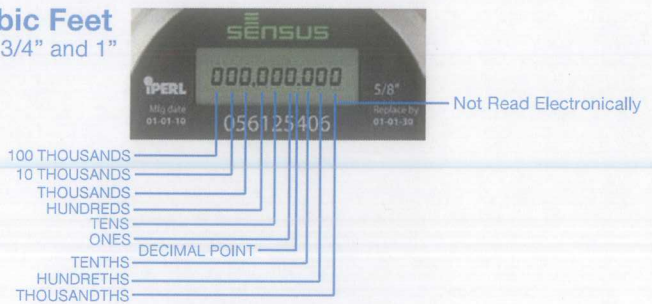

How to Read the iPERL[®] Quick Guide

REGISTER DISPLAY

AMR Digit Bar* (4 to 8 Digits): The AMR digit bar shows which digits will be reported when the meter is read through the communications interface.

Battery Icon: The Battery Icon will turn on when the battery is low or the meter is near the end of line.

Flow Icon:

Flow Condition	Display
Positive Flow	Circle with +
Negative Flow	Circle with -
Low Flow Cut off	No icon displayed
Empty Pipe	Empty Circle

Unit of Measure*: Gallon (GAL), Cubic Feet (FT³), Cubic Meter (M³)

Gallons 5/8", 3/4" and 1"

Cubic Feet 5/8", 3/4" and 1"

Cubic Meter 5/8", 3/4" and 1"

*AMR/AMI resolution and units of measure are programmable.

© 2016 Sensus. All products purchased and services performed are subject to Sensus' terms of sale, available at either; <http://na.sensus.com/TC/TermsConditions.pdf> or 1-800-638-3748. Sensus reserves the right to modify these terms and conditions in its own discretion without notice to the customer. The Sensus logo is a registered trademark of Sensus.