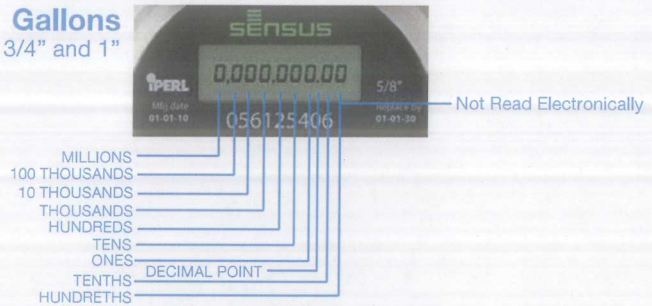

How to Read the iPERL[®] Quick Guide

REGISTER DISPLAY

AMR Digit Bar* (4 to 8 Digits): The AMR digit bar shows which digits will be reported when the meter is read through the communications interface.

Battery Icon: The Battery Icon will turn on when the battery is low or the meter is near the end of line.

Flow Icon:

Flow Condition	Display
Positive Flow	Circle with +
Negative Flow	Circle with -
Low Flow Cut off	No icon displayed
Empty Pipe	Empty Circle

Unit of Measure*: Gallon (GAL), Cubic Feet (FT³), Cubic Meter (M³)

Gallons 5/8", 3/4" and 1"

Cubic Feet 5/8", 3/4" and 1"

Cubic Meter 5/8", 3/4" and 1"

*AMR/AMI resolution and units of measure are programmable.

© 2016 Sensus. All products purchased and services performed are subject to Sensus' terms of sale, available at either; <http://na.sensus.com/TC/TermsConditions.pdf> or 1-800-638-3748. Sensus reserves the right to modify these terms and conditions in its own discretion without notice to the customer. The Sensus logo is a registered trademark of Sensus.