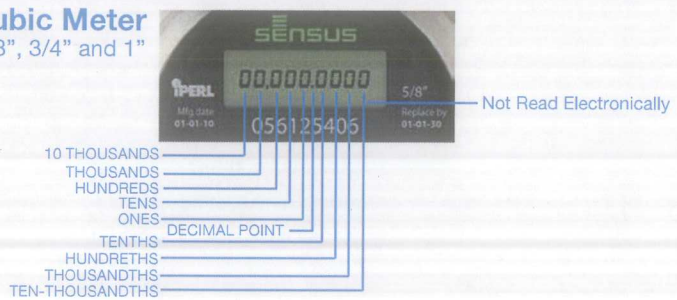

How to Read the iPERL[®] Quick Guide

REGISTER DISPLAY

AMR Digit Bar* (4 to 8 Digits): The AMR digit bar shows which digits will be reported when the meter is read through the communications interface.

Battery Icon: The Battery Icon will turn on when the battery is low or the meter is near the end of line.

Flow Icon:

Flow Condition	Display
Positive Flow	Circle with +
Negative Flow	Circle with -
Low Flow Cut off	No icon displayed
Empty Pipe	Empty Circle

Unit of Measure*: Gallon (GAL), Cubic Feet (FT³), Cubic Meter (M³)

Gallons 5/8", 3/4" and 1"

Cubic Feet 5/8", 3/4" and 1"

Cubic Meter 5/8", 3/4" and 1"

*AMR/AMI resolution and units of measure are programmable.

© 2016 Sensus. All products purchased and services performed are subject to Sensus' terms of sale, available at either; <http://na.sensus.com/TC/TermsConditions.pdf> or 1-800-638-3748. Sensus reserves the right to modify these terms and conditions in its own discretion without notice to the customer. The Sensus logo is a registered trademark of Sensus.