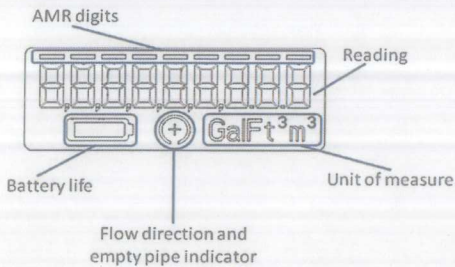

How to Read the iPERL[®] Quick Guide

REGISTER DISPLAY

AMR Digit Bar* (4 to 8 Digits): The AMR digit bar shows which digits will be reported when the meter is read through the communications interface.

Battery Icon: The Battery Icon will turn on when the battery is low or the meter is near the end of line.

Flow Icon:

Flow Condition	Display
Positive Flow	Circle with +
Negative Flow	Circle with -
Low Flow Cut off	No icon displayed
Empty Pipe	Empty Circle

Unit of Measure*: Gallon (GAL), Cubic Feet (FT³), Cubic Meter (M³)

Gallons 5/8", 3/4" and 1"

Cubic Feet 5/8", 3/4" and 1"

Cubic Meter 5/8", 3/4" and 1"

*AMR/AMI resolution and units of measure are programmable.

© 2016 Sensus. All products purchased and services performed are subject to Sensus' terms of sale, available at either; <http://na.sensus.com/TC/TermsConditions.pdf> or 1-800-638-3748. Sensus reserves the right to modify these terms and conditions in its own discretion without notice to the customer. The Sensus logo is a registered trademark of Sensus.